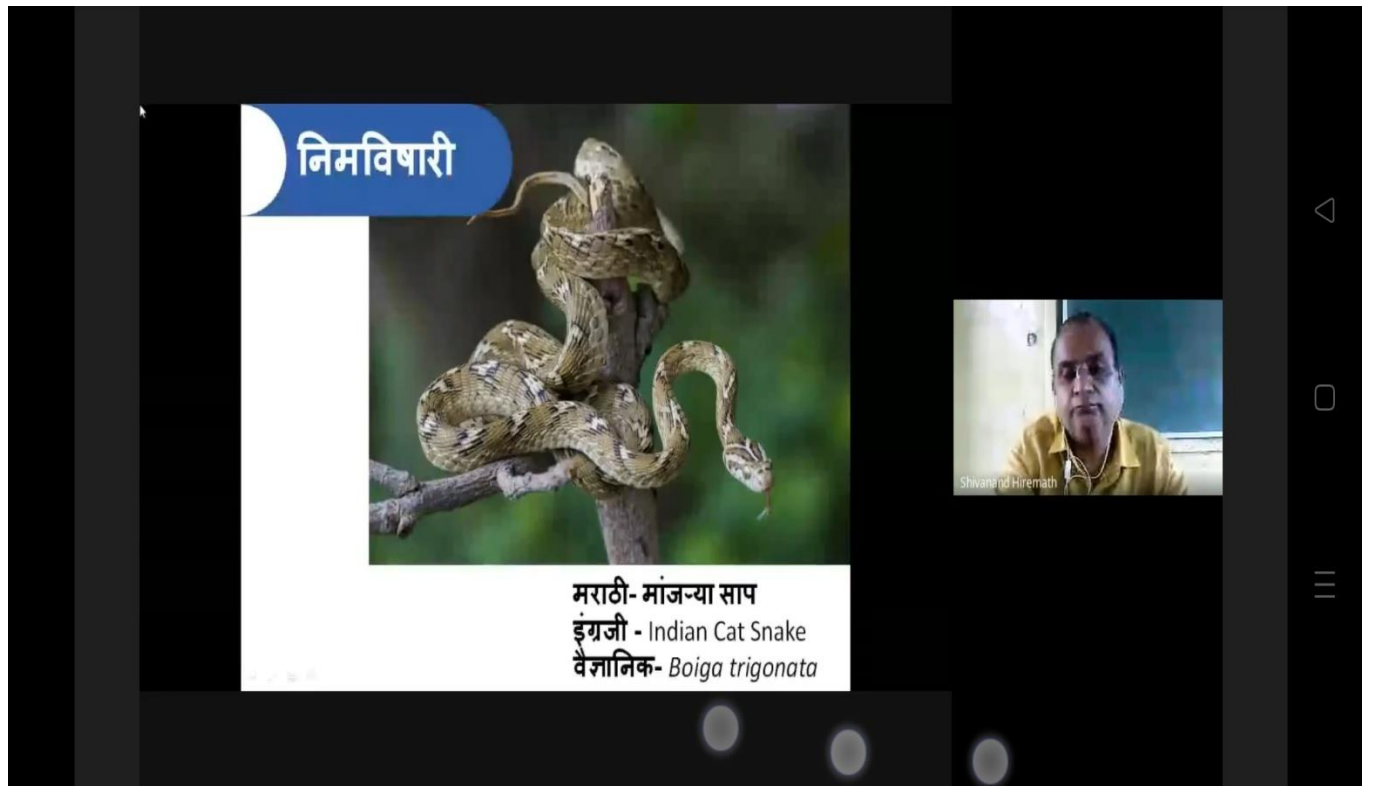

Delivered lecture by Mr. Shivanand Hiremath, Teacher, Siddheshwar Prashala, Solapur